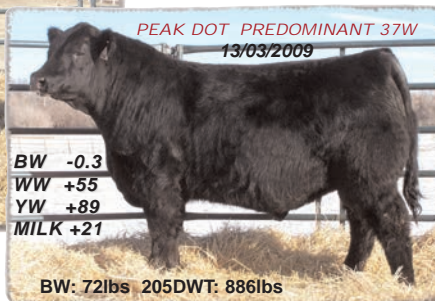

Peak Dot Ranch Ltd.

BLACK ANGUS BULL AND FEMALE SALE

Wednesday, April 7, 2010

At the Ranch Wood Mountain, Saskatchewan

PEAK DOT **BOLD** 204U
09/09/2008

BW: 80lbs
205DWT: 762lbs
365DWT: 1280lbs

BW +3.0
WW +53
YW +100
MILK +19

She Sells!

The dam of Bold

PEAK DOT PREDOMINANT 236U
15/09/2008

BW +3.4
WW +46
YW +84
MILK +21

BW: 85lbs 205DWT: 727lbs 365DWT: 1159lbs

"One of the top Herdsire prospects to sell in 2010"

QUEEN OF PEAK DOT 657S

BOLD will headline the 2010 Peak Dot Ranch Spring Bull and Female sale on April 7, 2010. His pedigree, performance and phenotype join forces to make this Dynamite son one of the top herdsire prospects to sell this year. His young awesome Predominant dam was enrolled in the Peak Dot embryo program this year and will lead off five of the best females ever offered from Peak Dot herd.

PEAK DOT PENDLETON 25W

21/02/2009

BW +1.7
WW +55
YW +99
MILK +19

BW: 78lbs 205DWT: 823lbs

MIA OF PEAK DOT 406R
She Sells!

BW -0.3
WW +55
YW +89
MILK +21

PEAK DOT PREDOMINANT 37W
13/03/2009

BW: 72lbs 205DWT: 886lbs